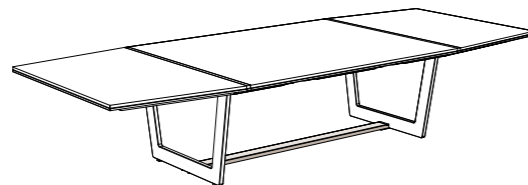

Type of socket / Tipologia di prese

EN Infinito offers various types of power outlets to suit different needs. It is available with a closed flap in matching finish or an open flap for immediate access.

IT Infinito offre diverse tipologie di prese per rispondere a ogni esigenza. È possibile scegliere tra uno sportellino chiuso in finitura o uno aperto per un accesso immediato.

Floor cable trail / Trave passa cavi

EN Upon request, Infinito can be equipped with a floor cable management beam, ensuring discreet and efficient wiring organization.

IT Su richiesta, Infinito può essere dotato di una trave passacavi a pavimento, per un'organizzazione discreta ed efficiente del cablaggio.