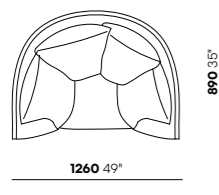

Ghisolfa

Design by Raffaella Mangiarotti

TECHNICAL FEATURES / CARATTERISTICHE TECNICHE

W 1260/2210 mm - 49/87"
D 890 mm - 35"
H 1010/1590 mm - 40/63"

Low armchair / Poltrona bassa

High armchair / Poltrona alta

Low sofa / Divano basso

High sofa / Divano alto

Dimensions are approximate / Dimensioni approssimative

Ghisolfa

Design by Raffaella Mangiarotti

CERTIFICATIONS / CERTIFICAZIONI

Foam / Schiumato: TECHNICAL BULLETIN 117-2013: section 3, BS 5852 part2 crib5, UNI 9175 1IM