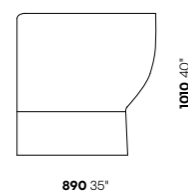

Ghisolfa

Design by Raffaella Mangiarotti

TECHNICAL FEATURES / CARATTERISTICHE TECNICHE

W 1260/2210 mm - 49/87"
D 890 mm - 35"
H 1010/1590 mm - 40/63"

Low armchair / Poltrona bassa

High armchair / Poltrona alta

Low sofa / Divano basso

High sofa / Divano alto

Dimensions are approximate / Dimensioni approssimative

Ghisolfa

Design by Raffaella Mangiarotti

CERTIFICATIONS / CERTIFICAZIONI

Foam / Schiumato: TECHNICAL BULLETIN 117-2013: section 3, BS 5852 part2 crib5, UNI 9175 1IM