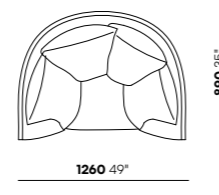

Ghisolfa

Design by Raffaella Mangiarotti

TECHNICAL FEATURES / CARATTERISTICHE TECNICHE

W 1260/2210 mm - 49/87"
D 890 mm - 35"
H 1010/1590 mm - 40/63"

Low armchair / Poltrona bassa

High armchair / Poltrona alta

Low sofa / Divano basso

High sofa / Divano alto

Dimensions are approximate / Dimensioni approssimative

Ghisolfa

Design by Raffaella Mangiarotti

CERTIFICATIONS / CERTIFICAZIONI

Foam / Schiumato: TECHNICAL BULLETIN 117-2013: section 3, BS 5852 part2 crib5, UNI 9175 1IM