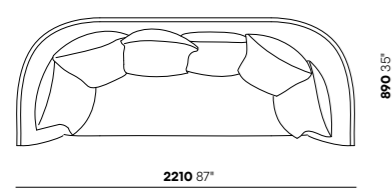

Ghisolfa

Design by Raffaella Mangiarotti

TECHNICAL FEATURES / CARATTERISTICHE TECNICHE

W 1260/2210 mm - 49/87"
D 890 mm - 35"
H 1010/1590 mm - 40/63"

Low armchair / Poltrona bassa

High armchair / Poltrona alta

Low sofa / Divano basso

High sofa / Divano alto

Dimensions are approximate / Dimensioni approssimative

Ghisolfa

Design by Raffaella Mangiarotti

CERTIFICATIONS / CERTIFICAZIONI

Foam / Schiumato: TECHNICAL BULLETIN 117-2013: section 3, BS 5852 part2 crib5, UNI 9175 1IM