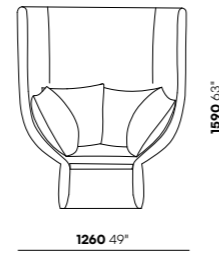

Ghisolfa

Design by Raffaella Mangiarotti

TECHNICAL FEATURES / CARATTERISTICHE TECNICHE

W 1260/2210 mm - 49/87"
D 890 mm - 35"
H 1010/1590 mm - 40/63"

Low armchair / Poltrona bassa

High armchair / Poltrona alta

Low sofa / Divano basso

High sofa / Divano alto

Dimensions are approximate / Dimensioni approssimative

Ghisolfa

Design by Raffaella Mangiarotti

CERTIFICATIONS / CERTIFICAZIONI

Foam / Schiumato: TECHNICAL BULLETIN 117-2013: section 3, BS 5852 part2 crib5, UNI 9175 1IM