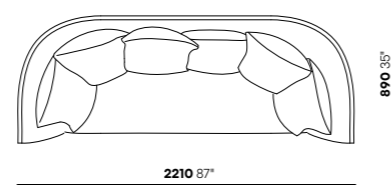

Ghisolfa

Design by Raffaella Mangiarotti

TECHNICAL FEATURES / CARATTERISTICHE TECNICHE

W 1260/2210 mm - 49/87"
D 890 mm - 35"
H 1010/1590 mm - 40/63"

Low armchair / Poltrona bassa

High armchair / Poltrona alta

Low sofa / Divano basso

High sofa / Divano alto

Dimensions are approximate / Dimensioni approssimative

Ghisolfa

Design by Raffaella Mangiarotti

CERTIFICATIONS / CERTIFICAZIONI

Foam / Schiumato: TECHNICAL BULLETIN 117-2013: section 3, BS 5852 part2 crib5, UNI 9175 1IM