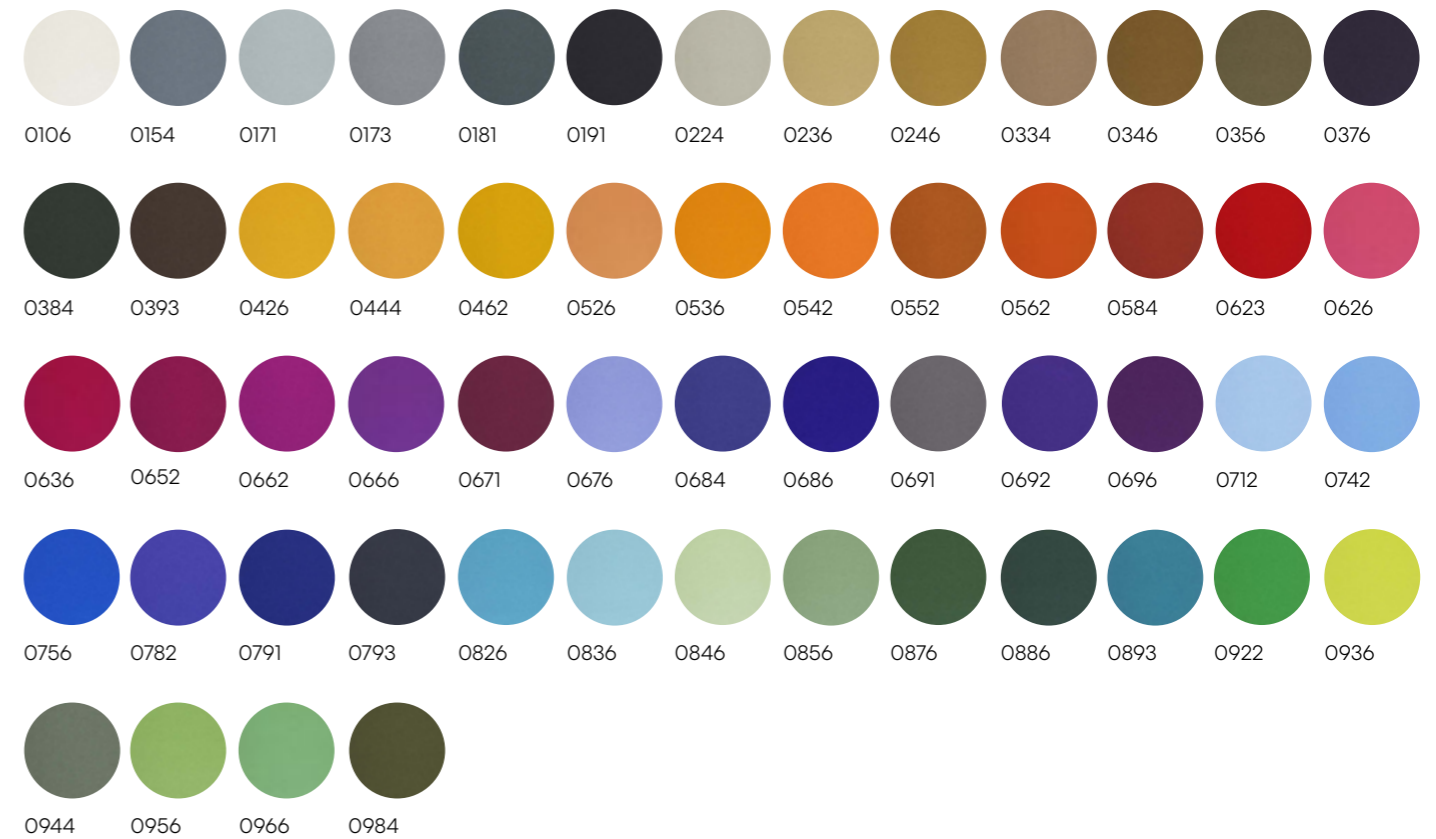

Fabrics / Tessuti

Divina 3

Dimensions are approximate / Dimensioni approssimative

Ghisolfa

Design by Raffaella Mangiarotti

Hero 2