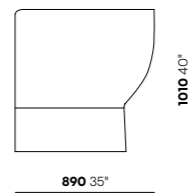

Ghisolfa

Design by Raffaella Mangiarotti

TECHNICAL FEATURES / CARATTERISTICHE TECNICHE

W 1260/2210 mm - 49/87"
D 890 mm - 35"
H 1010/1590 mm - 40/63"

Low armchair / Poltrona bassa

High armchair / Poltrona alta

Low sofa / Divano basso

High sofa / Divano alto

Dimensions are approximate / Dimensioni approssimative

Ghisolfa

Design by Raffaella Mangiarotti

CERTIFICATIONS / CERTIFICAZIONI

Foam / Schiumato: TECHNICAL BULLETIN 117-2013: section 3, BS 5852 part2 crib5, UNI 9175 1IM